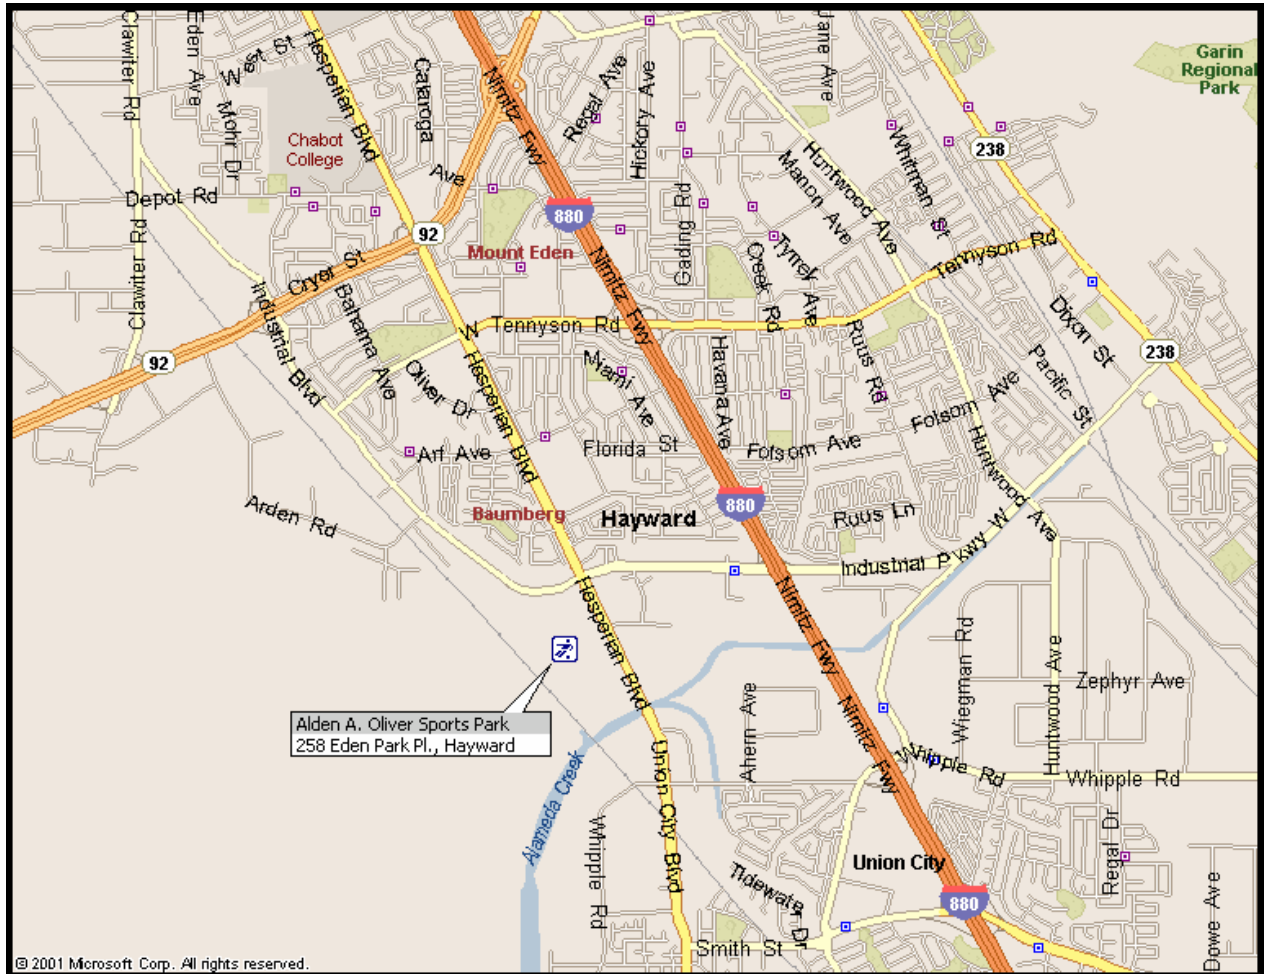

Alden E. Oliver Sports Park Hayward, CA

Directions

From 880 heading South (coming from Oakland)
Take the Industrial Blvd. Exit
Turn right on Industrial Blvd.
Turn left on Hesperian Blvd.
Turn right on Eden Park Pl.
Parking lot is on the left.

From 880 heading North (coming from Fremont/San Jose)
Take the Whipple Rd./Industrial Blvd. Exit
Turn left on Whipple Rd.
Turn right on Union City Blvd.
Union City Blvd. will turn into Hesperian Blvd.
Turn left on Eden Park Pl.
Parking lot is on the left.